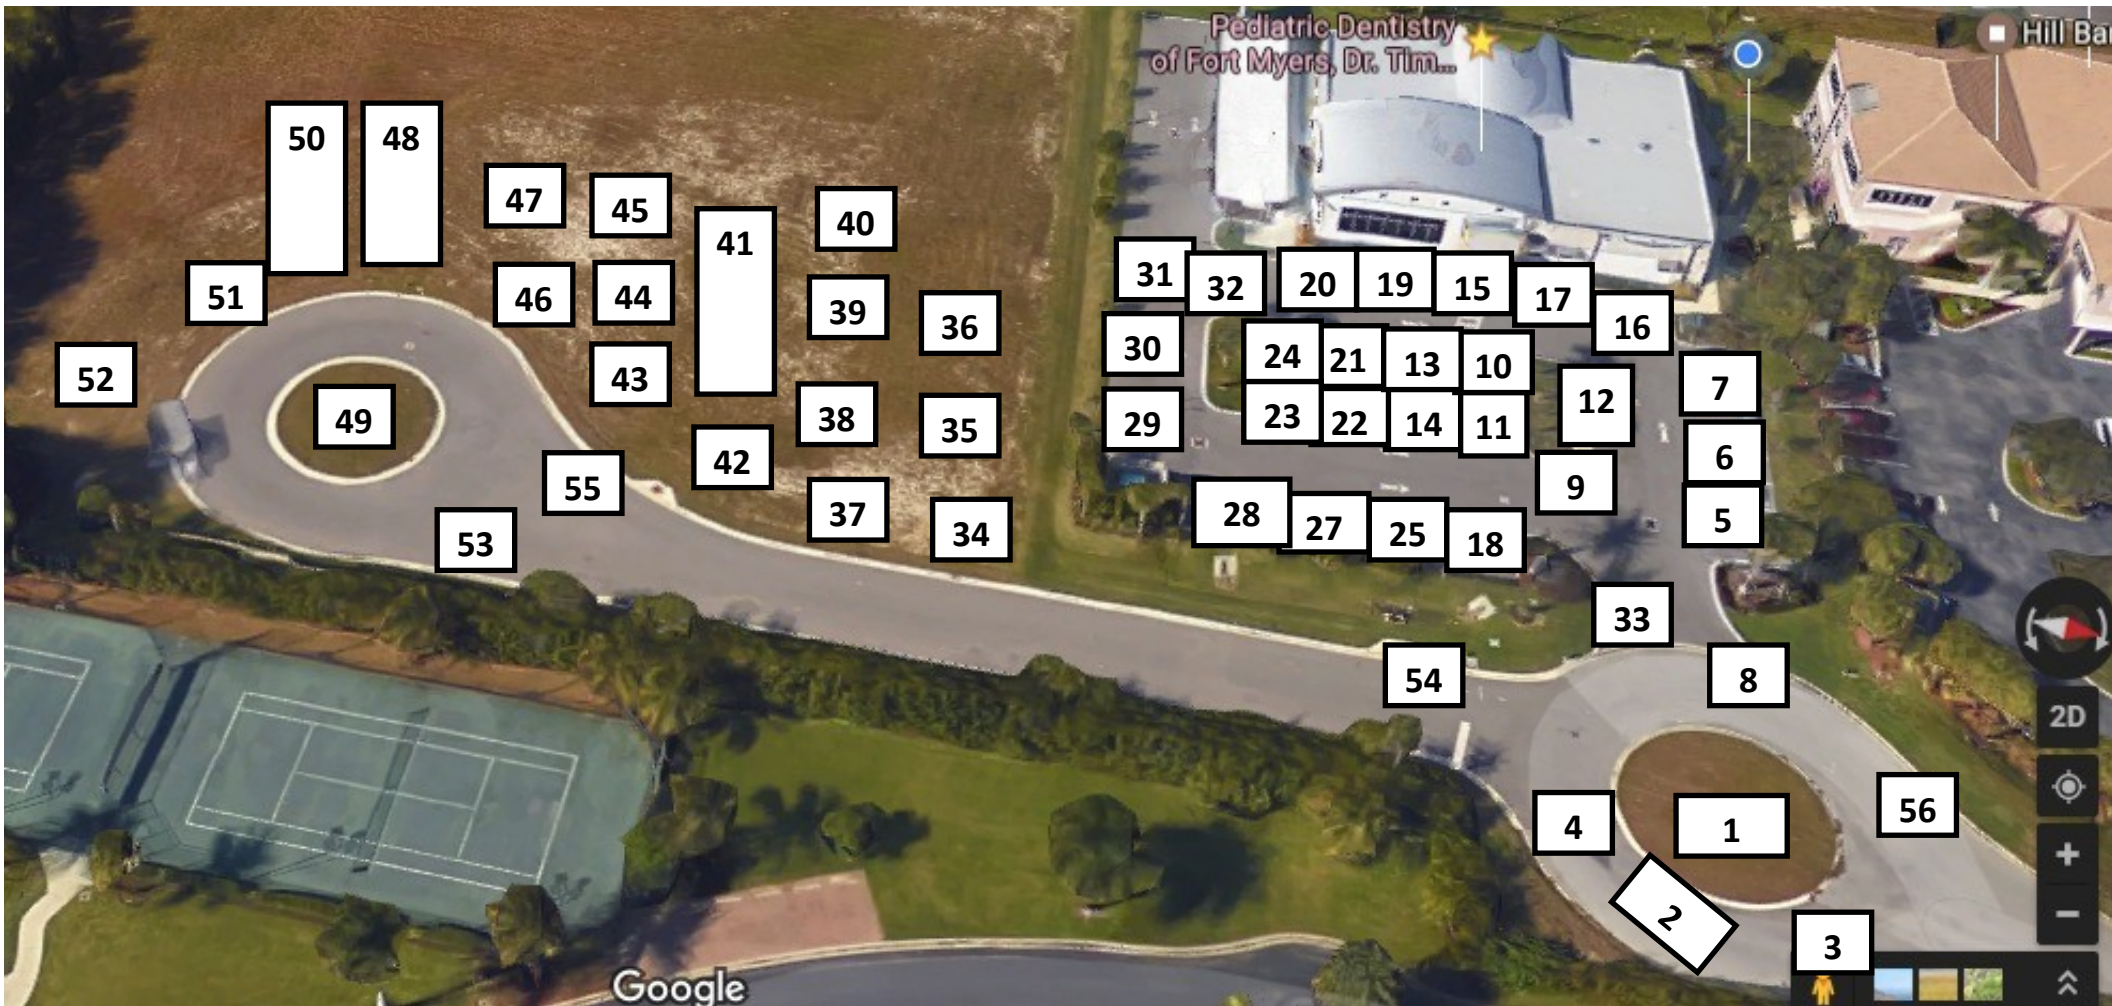

Touch-a-Truck—April 21, 2018 Site Plan Overview

- 1.) Iona McGregor Fire Truck Department
- 2.) Pink Heels Fire Truck
- 3.) Lee County EMS
- 4.) American Red Cross ERV
- 5.) Ft. Myers PD Patrol Car
- 6.) Ft. Myers PD Swat Vehicle
- 7.) FM PD K-9 Unit
- 8.) Ft. Myers PD Armor Tank
- 9.) Cape Coral PD Car
- 10.) A+ Mathematicians
- 11.) Pediatric Dentistry of Florida Vehicle
- 12.) Dellutri Law Group Double Decker Bus
- 13.) Family Music Time
- 14.) Painting w a Twist (Art area)
- 15.) UaStar Photobooth
- 16.) Face painting (Faces by Joelle)
- 17.) Little Chefs in Training
- 18.) Homes for Heroes
- 19.) SWFL Spacecon costume characters
- 20.) Sugar Fairy Princess (author)
- 21.) Muse Magical Travel (chalk art area)
- 22.) Island Coast Pediatrics
- 23.) Lee County Elections
- 24.) Early Learning Coalition Coloring Station
- 25.) The Nickel Ride
- 26.) Roger Ronk Dune Buggy
- 27.) Culligan Water Truck
- 28.) Dolphin Transportation
- 29.) Gretchen's County Kitchen
- 30.) Ma Petite Creperie
- 31.) Sunny Days Ice Cream
- 32.) Classic Cuban
- 33.) Lee County Domestic Animal Services
- 34.) Waste Pro Sanitation Garbage Truck
- 35.) MW Horticulture recycling grappeler
- 36.) Dzielak Horticulture rig, & tractor
- 37.) Concrete Mixer
- 38.) Concrete Crain
- 39.) FDOT Grader
- 40.) FDOT Big/Small Dump Trucks
- 41.) Herc Rentals
- 42.) Wanted Dead or Alive Towing Truck
- 43.) Lee Gov Bucket Truck
- 44.) Lee Gov Sign Truck
- 45.) Raymond Pierce Crain
- 46.) Allied Portables Poop Truck
- 47.) A N E Truck Repair 25 ton, 32 ft. long tow truck
- 48.) CLS Bonita 21ft flatbed with fort lift
- 49.) Lee County Mosquito Control District Helicopter
- 50.) United Rentals Heavy Machinery
- 51.) Rick Ex-Army Truck
- 52.) Pony Rides
- 53.) Lee County School Bus
- 54.) Trackless Train Ride
- 55.) Second Lee County School Bus
- 56.) Harry Chapin Food Bank of SWFL Box Truck Collection